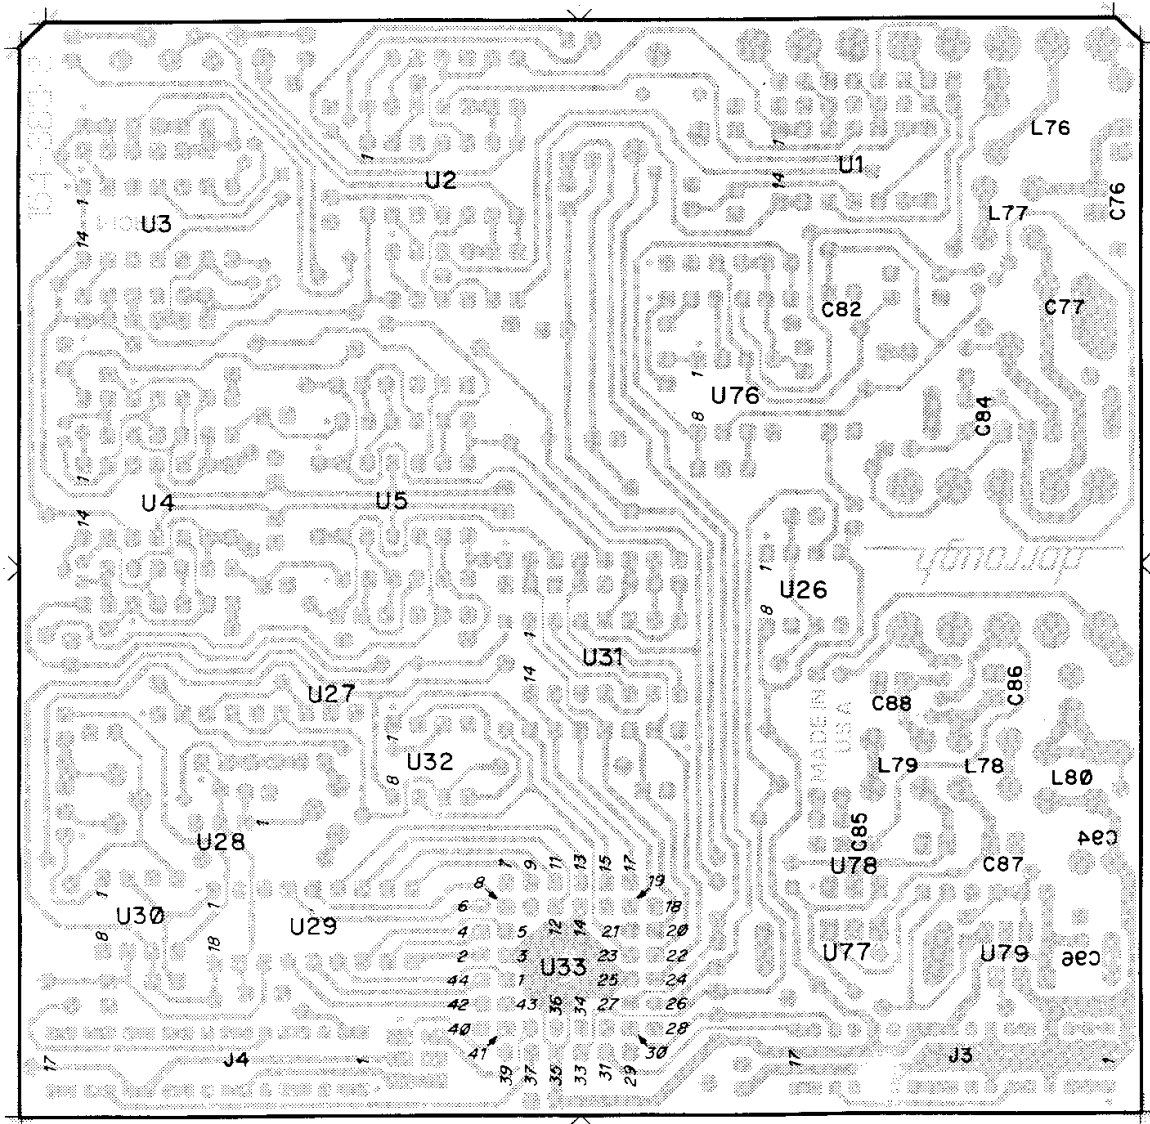

TRACE, COMP SIDE

NOMENCLATURE (CID), COMP. SIDE

DORROUGH ELECTRONICS
 MODELS 280 & 380
 ANALOG & POWER BD. REV. C
154-383-3

TRACE, SOLDER SIDE

NOMENCLATURE (CID), SOLDER SIDE

DORROUGH ELECTRONICS
 MODELS 280 & 380
 ANALOG & POWER BD.

REV. C
154-383-3